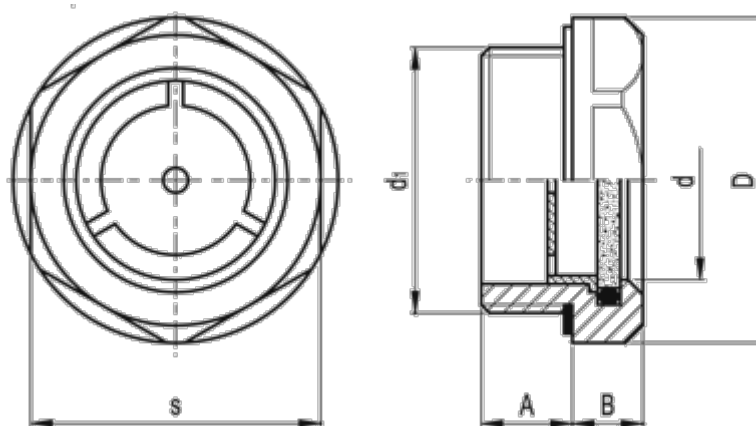

Data Sheet

Article number: 20670528

Description: E+G Oil level indicator
GN 743.2-24-G1-A

Measures

A = 11.0

B = 8.5

D = 40

d = 24